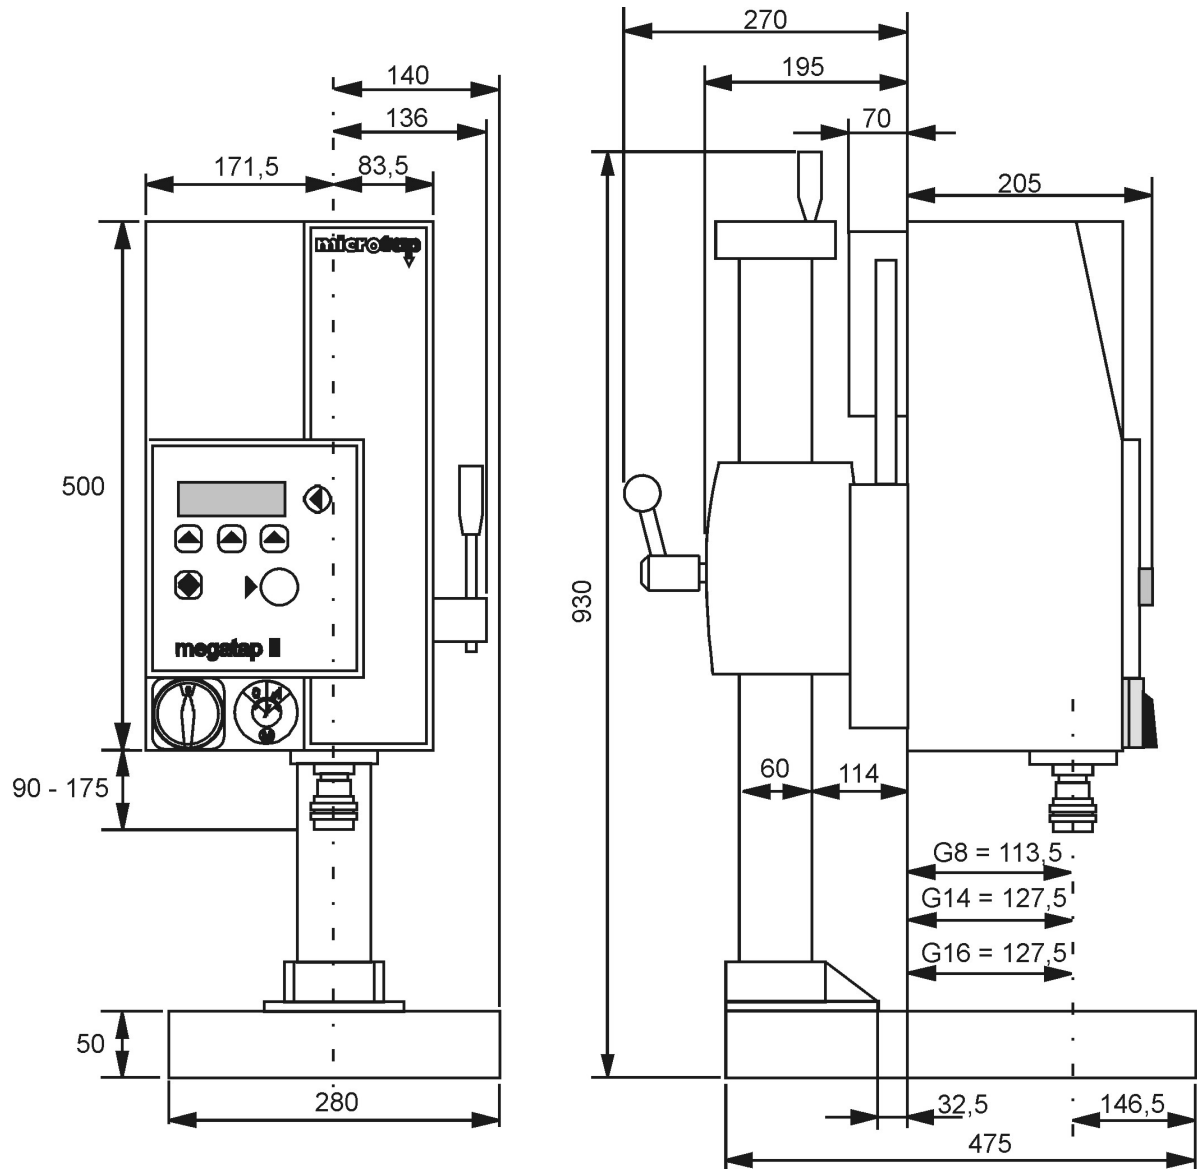

megatap II / jobtap

Dimensions megatap II (unit: mm)