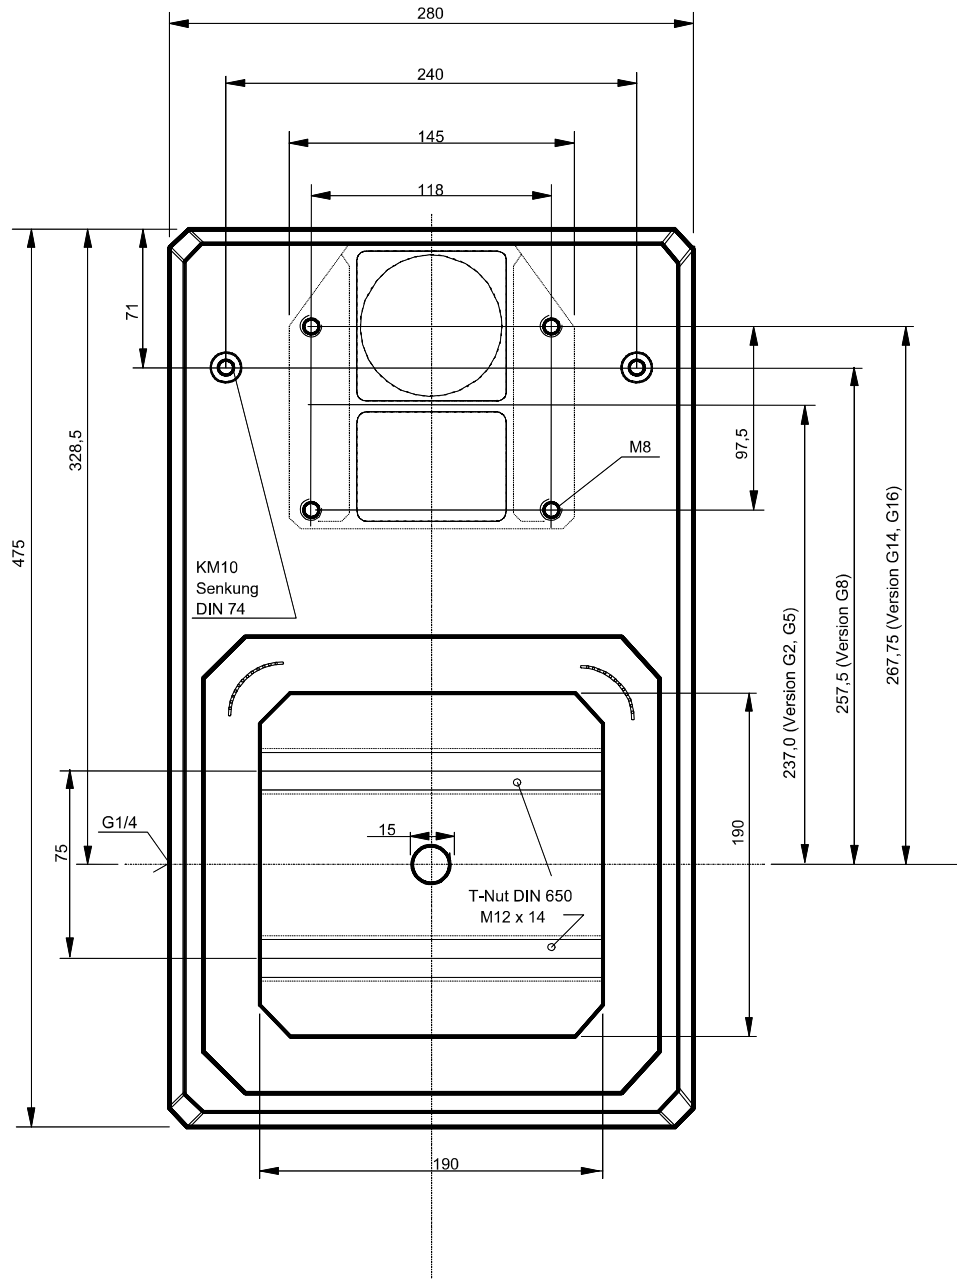

## Dimensions

#### Dimensions of the base plate

Dimensions of the base plate

Connector possibility G1/4 (PG6) to recover the lubricants

Dimension\_base\_plate.doc

microtap GmbH, Rotwandweg 4, D - 82024 Taufkirchen / Muenchen  
Tel +49-89-6128051, Fax +49-89-6127488